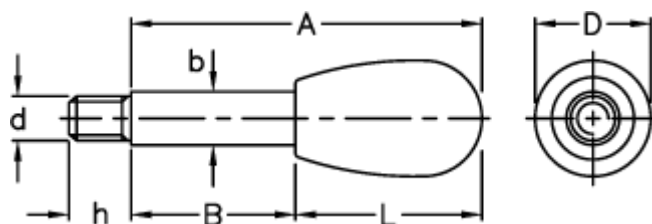

Data Sheet

Article number: 2304004005

Description: E+G Lever arm
BL.368/10x137

Measures

A = 137

b = 10

B = 105

D = 20

d 6g = M8

h = 11

L = 32